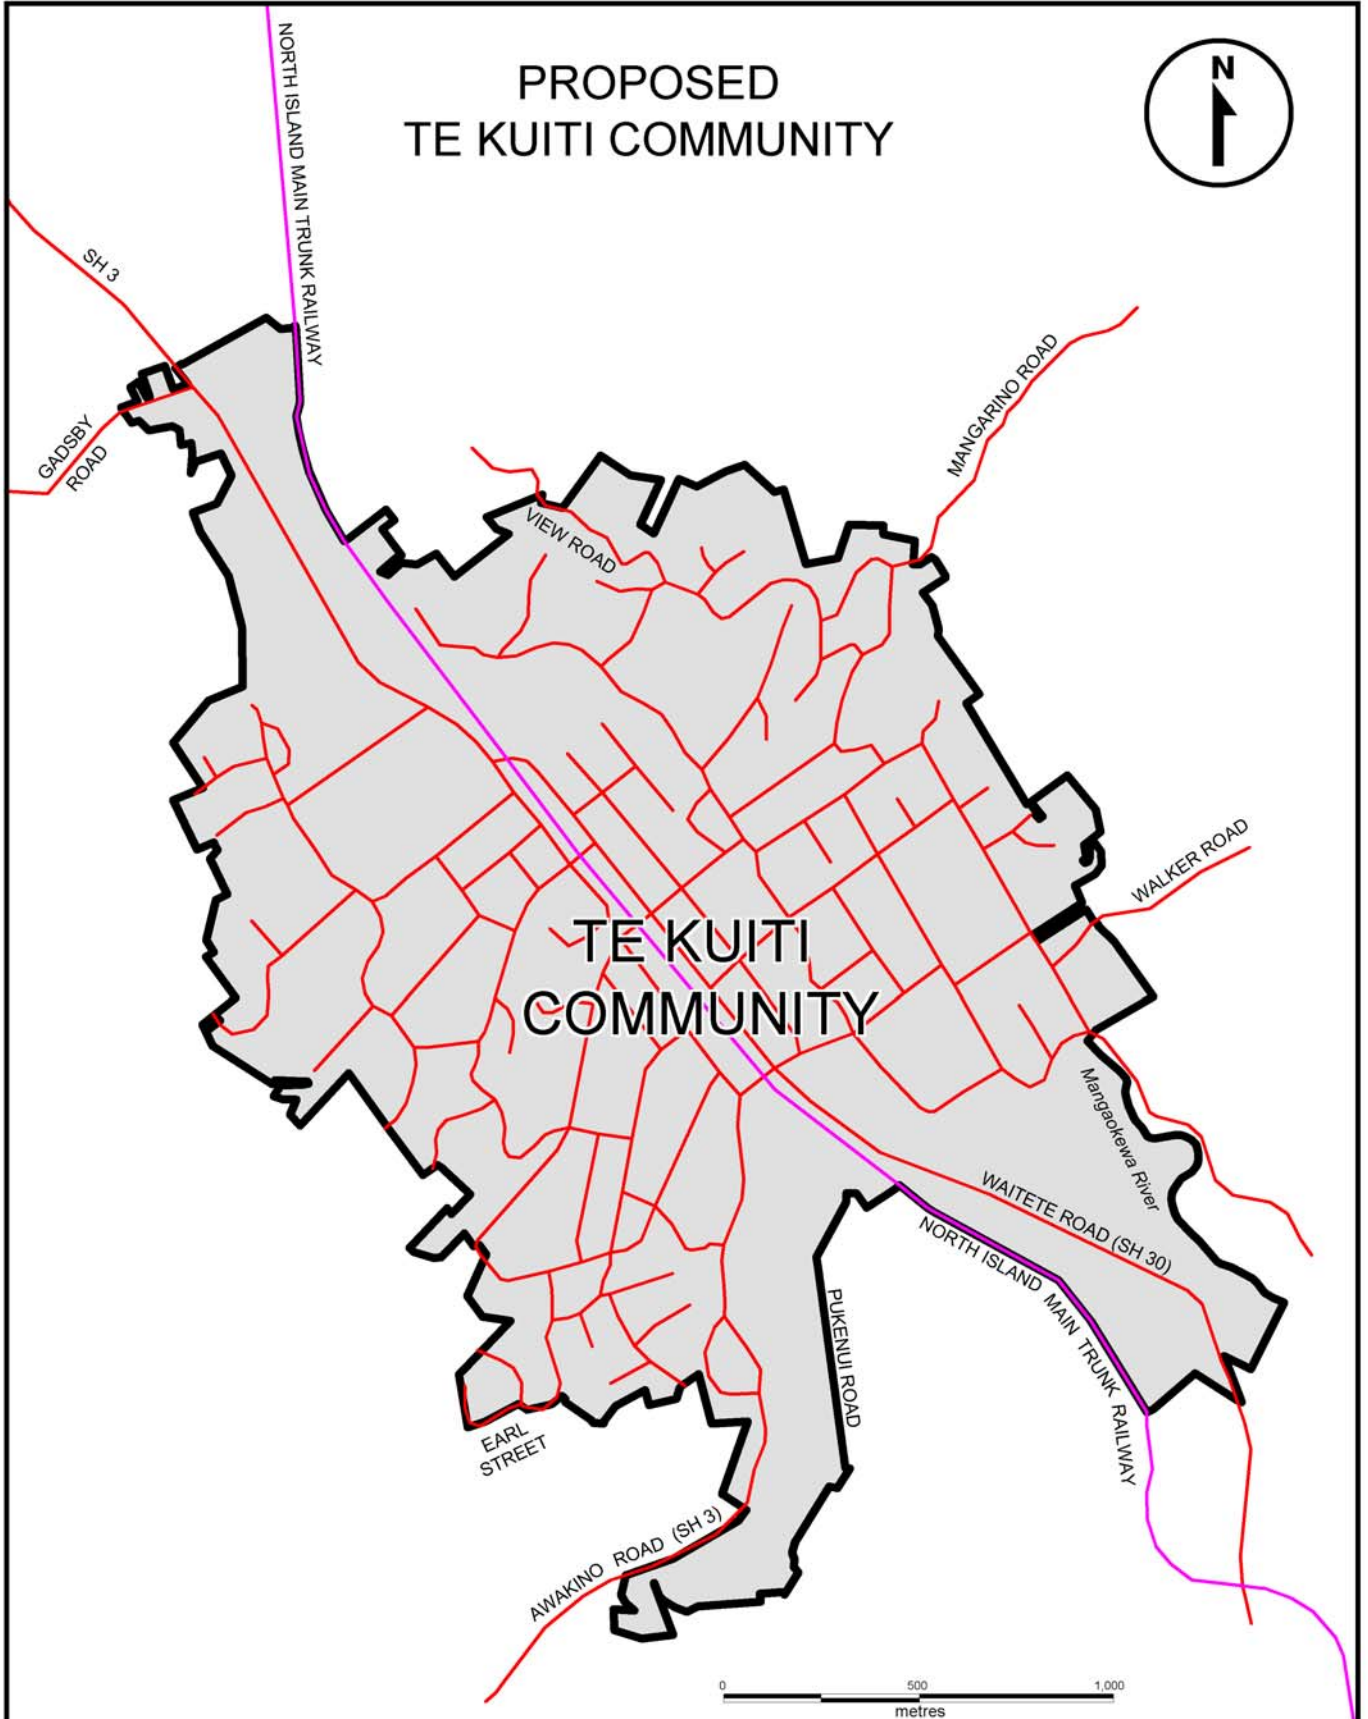

PROPOSED TE KUITI COMMUNITY

— Proposed Community Boundary
For details of boundary refer to plan SO 58299
(South Auckland Land District)