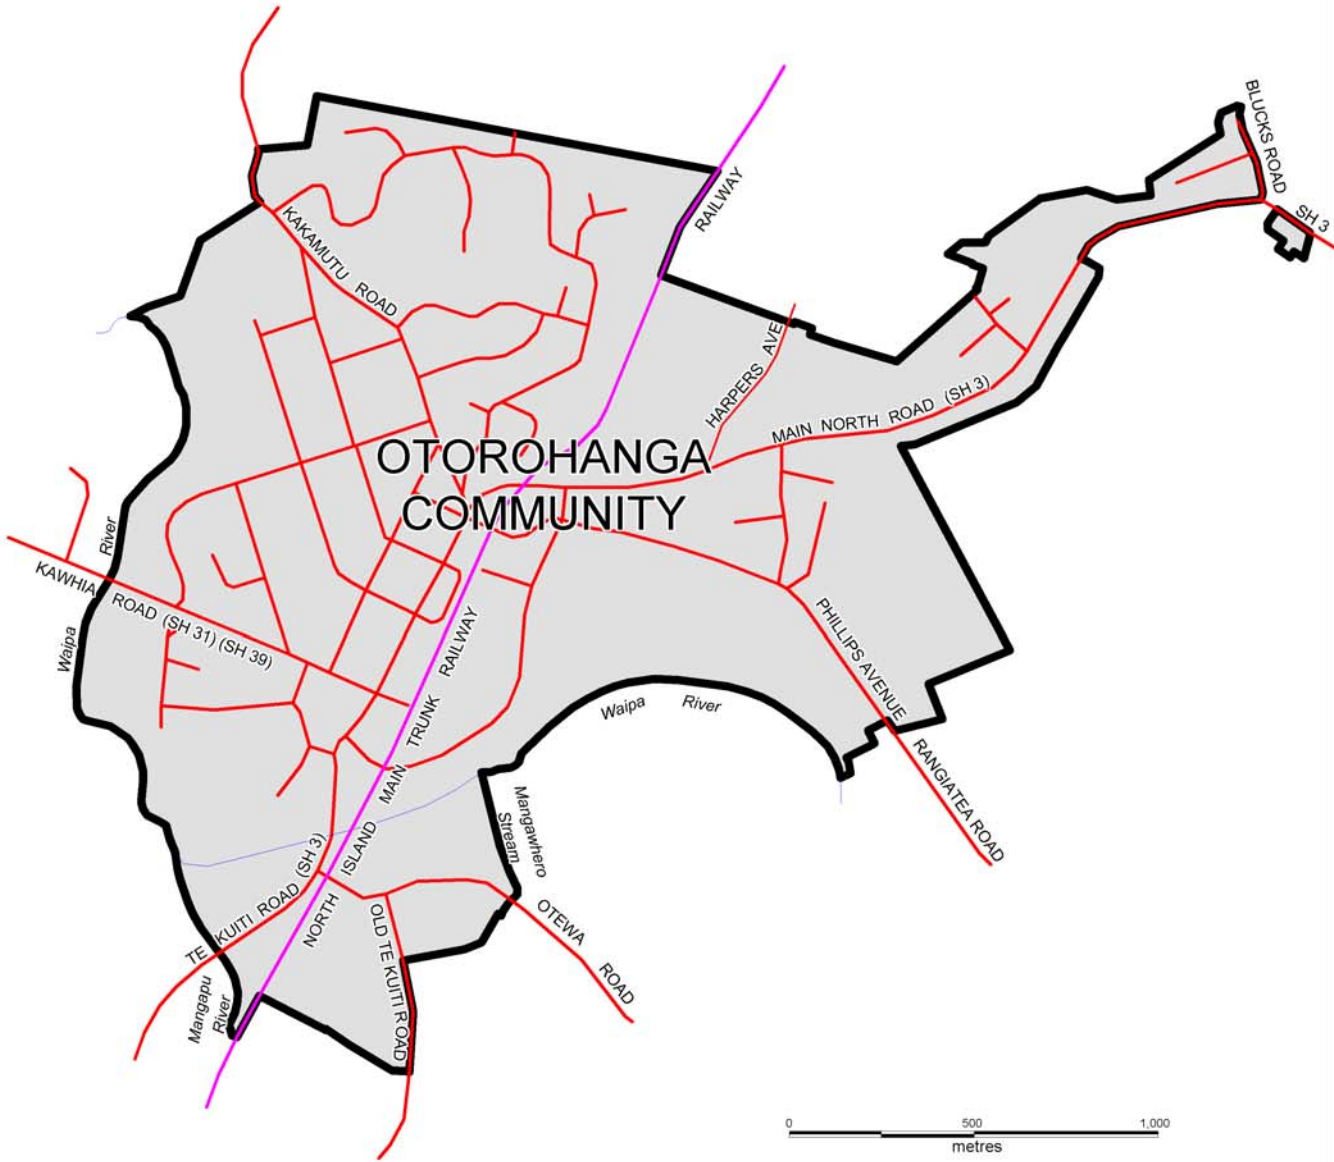

PROPOSED OTOROHANGA COMMUNITY

— Proposed Community Boundary
For details of boundary refer to plan SO 58021
(South Auckland Land District)