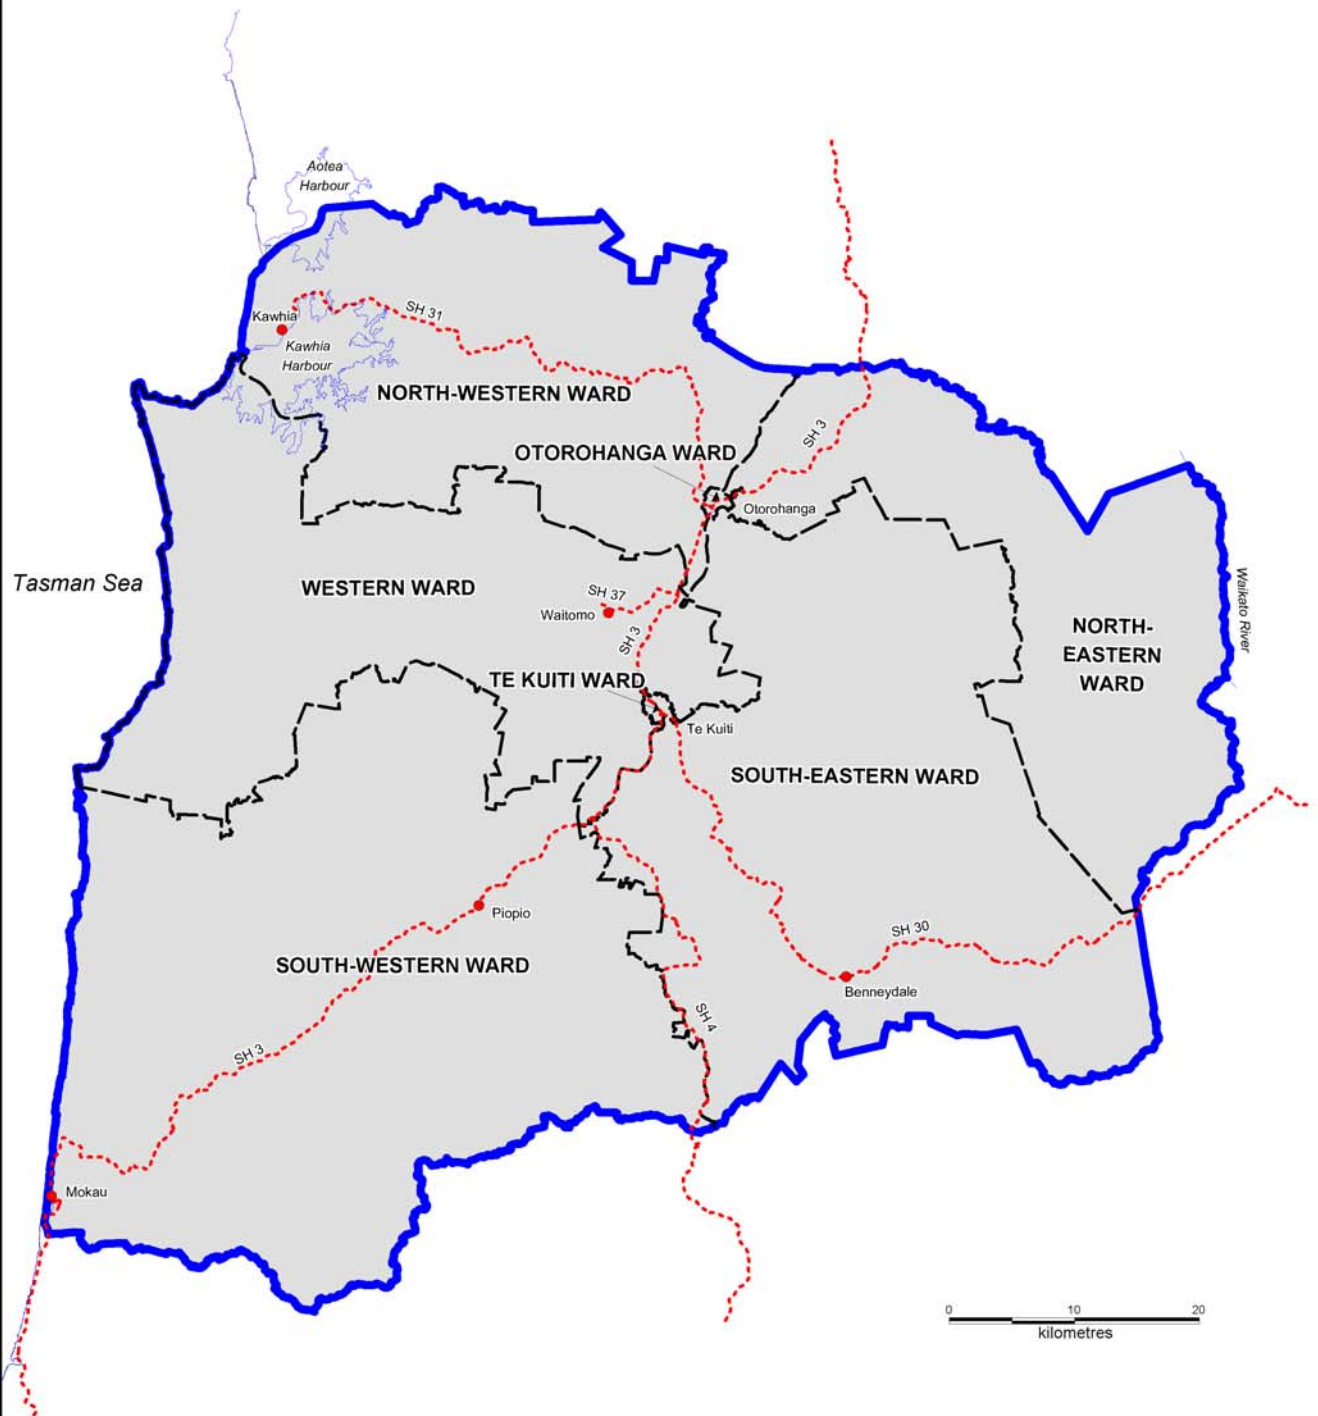

# PROPOSED KING COUNTRY DISTRICT

-  Proposed District Boundary
-  Proposed Ward Boundary

For details of boundary refer to plans SO 58012  
and SO 58028 (South Auckland Land District)