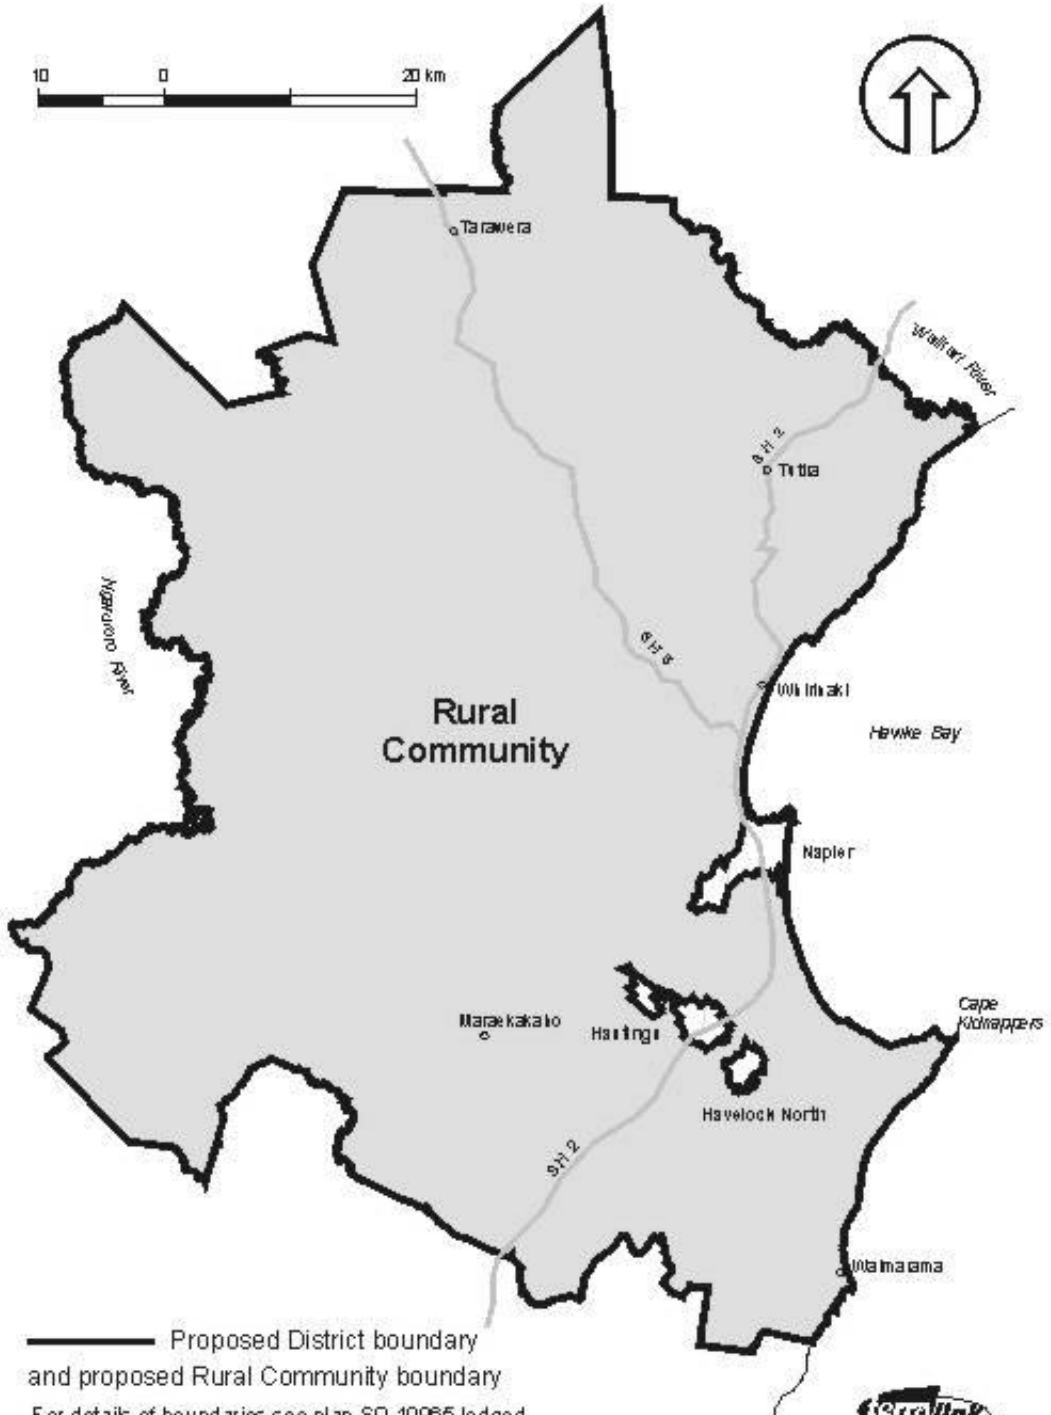

# PROPOSED HAWKE'S BAY DISTRICT

— Proposed District boundary  
and proposed Rural Community boundary  
For details of boundaries see plan SO 10965 lodged  
with the Chief Surveyor, Land Information NZ, Napier