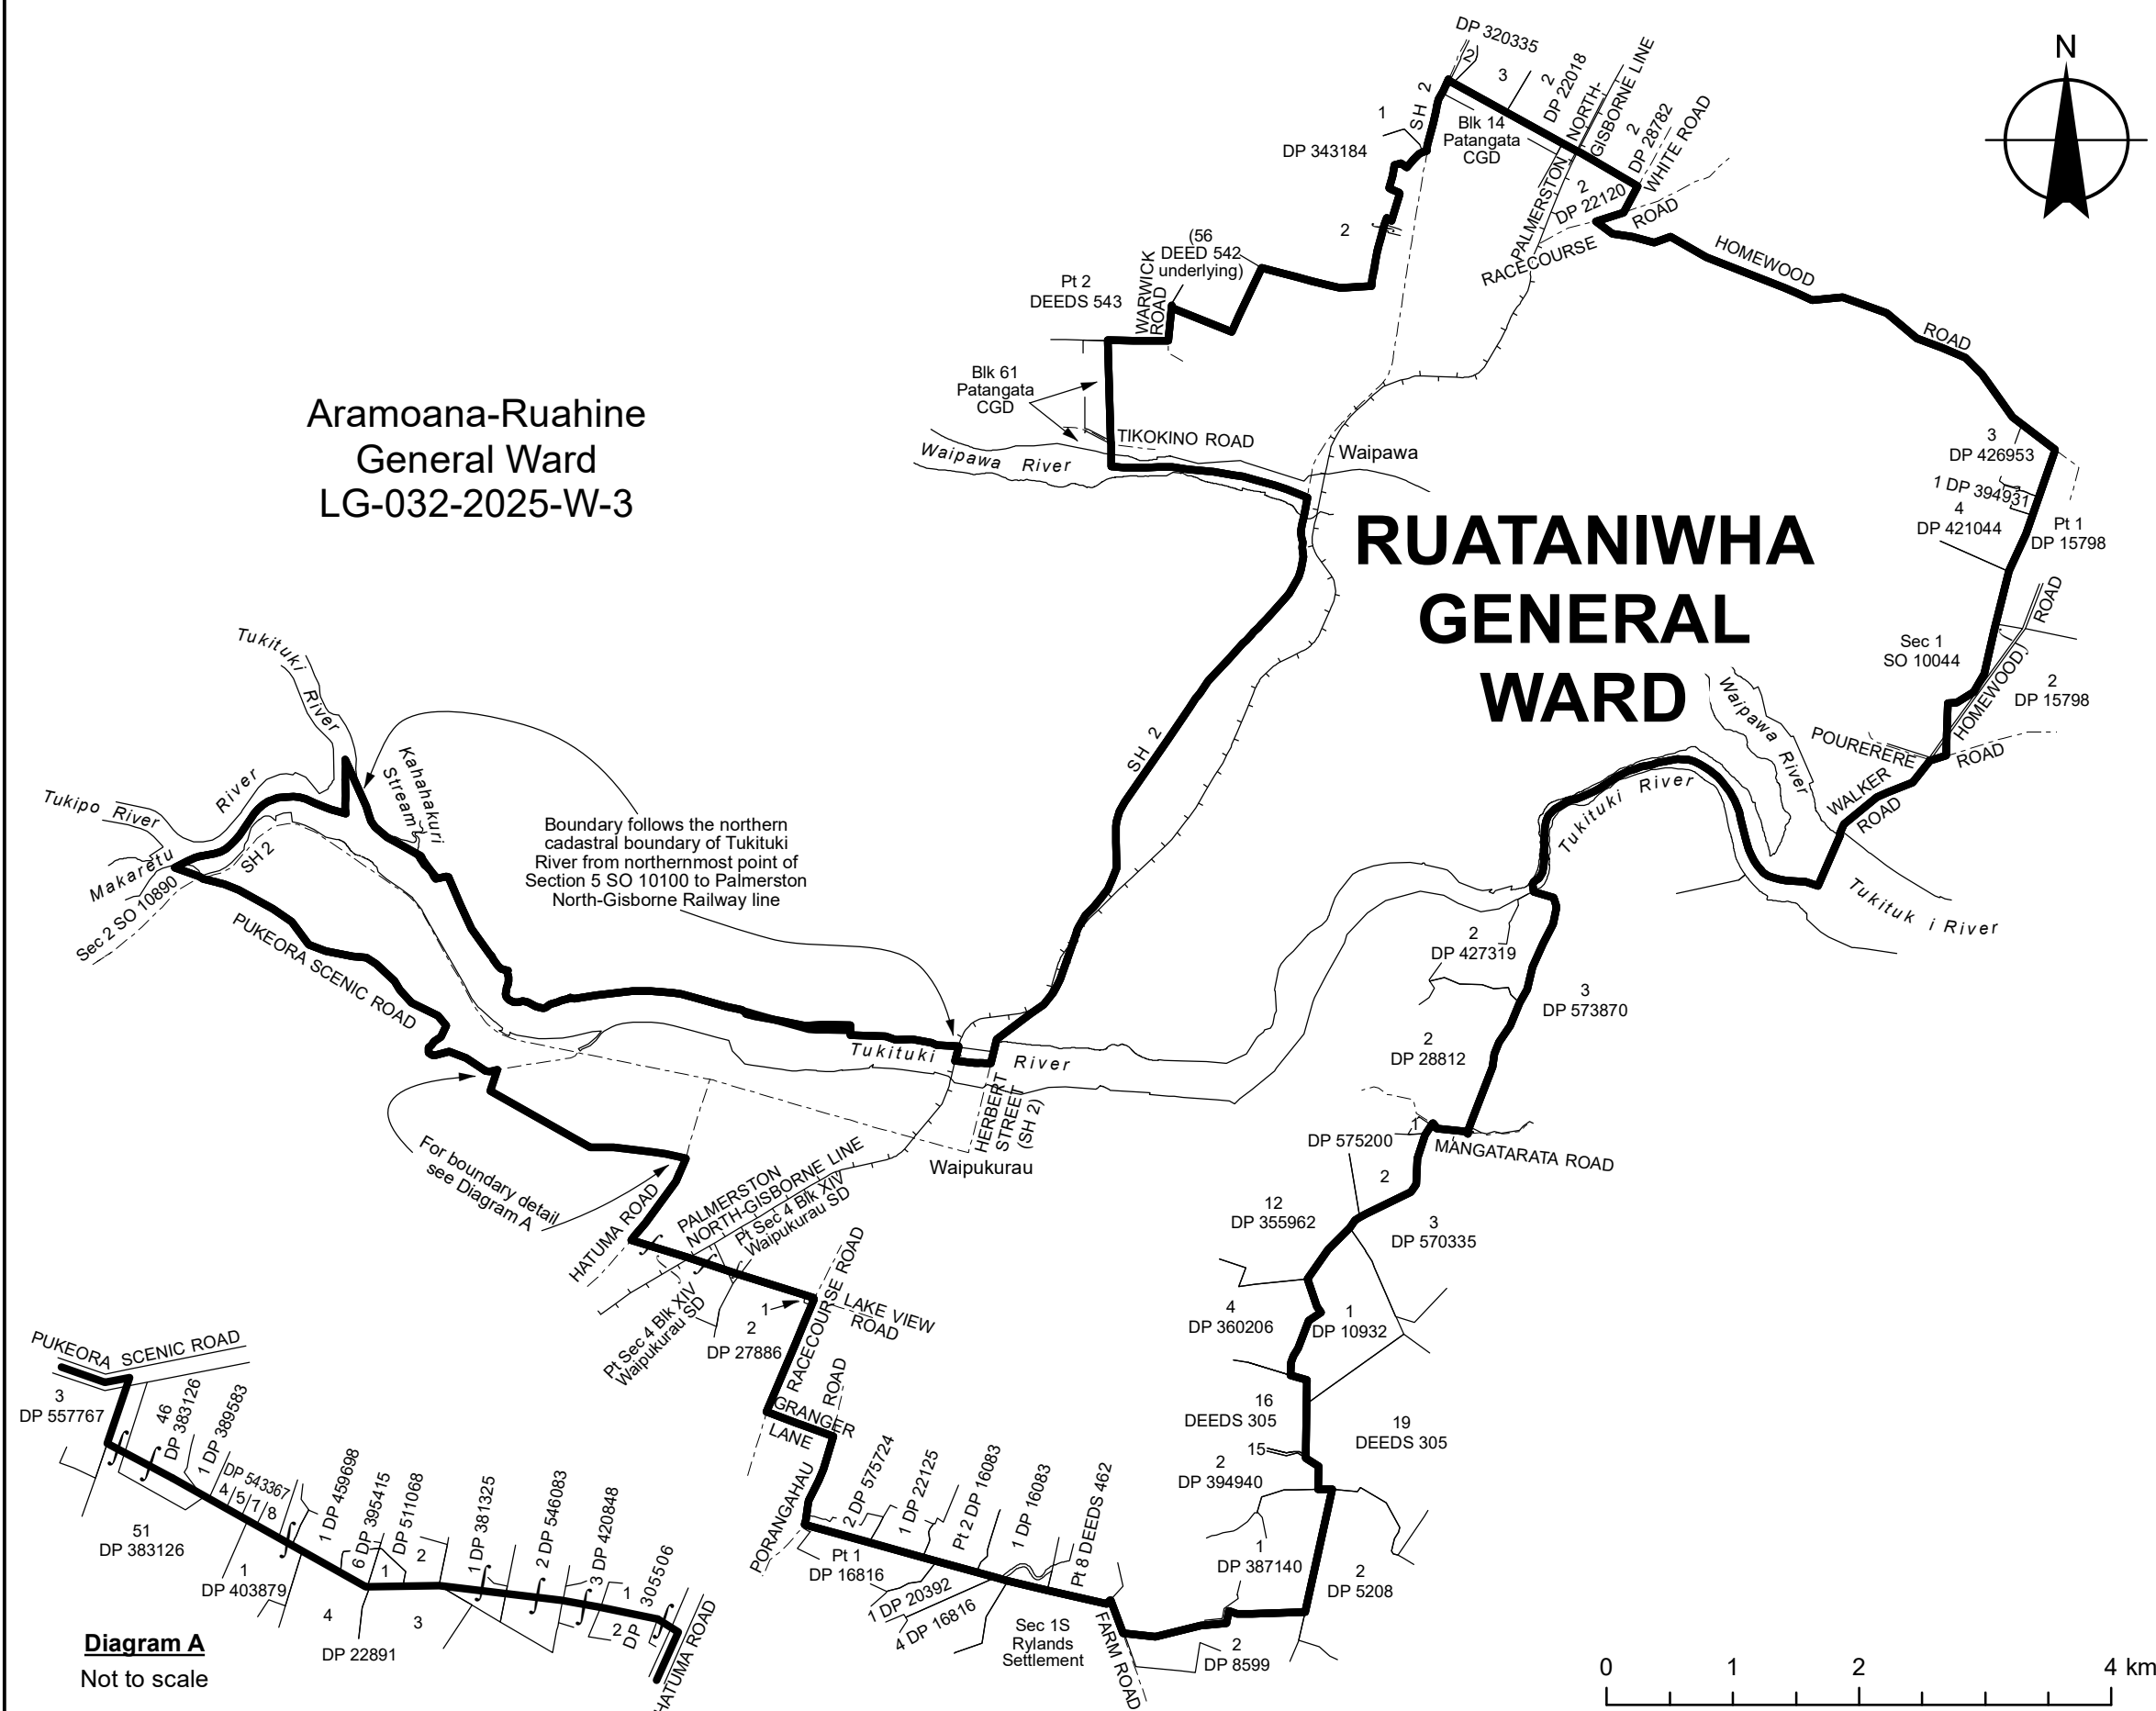

Aramoana-Ruahine
General Ward
LG-032-2025-W-3

RUATANIWHA GENERAL WARD

- Notes:
- Coordinates are in terms of New Zealand Transverse Mercator 2000 (NZTM).
 - Where a boundary is shown along a river or road it follows the middle line of the river or legal road unless otherwise shown.

Land District: Hawke's Bay

File IZ049800

CENTRAL HAWKE'S BAY DISTRICT RUATANIWHA GENERAL WARD

TERRITORIAL AUTHORITY: Central Hawke's Bay District
Compiled by Jacobs New Zealand Limited
Scale 1:55,000 at A3 Date: November 2024