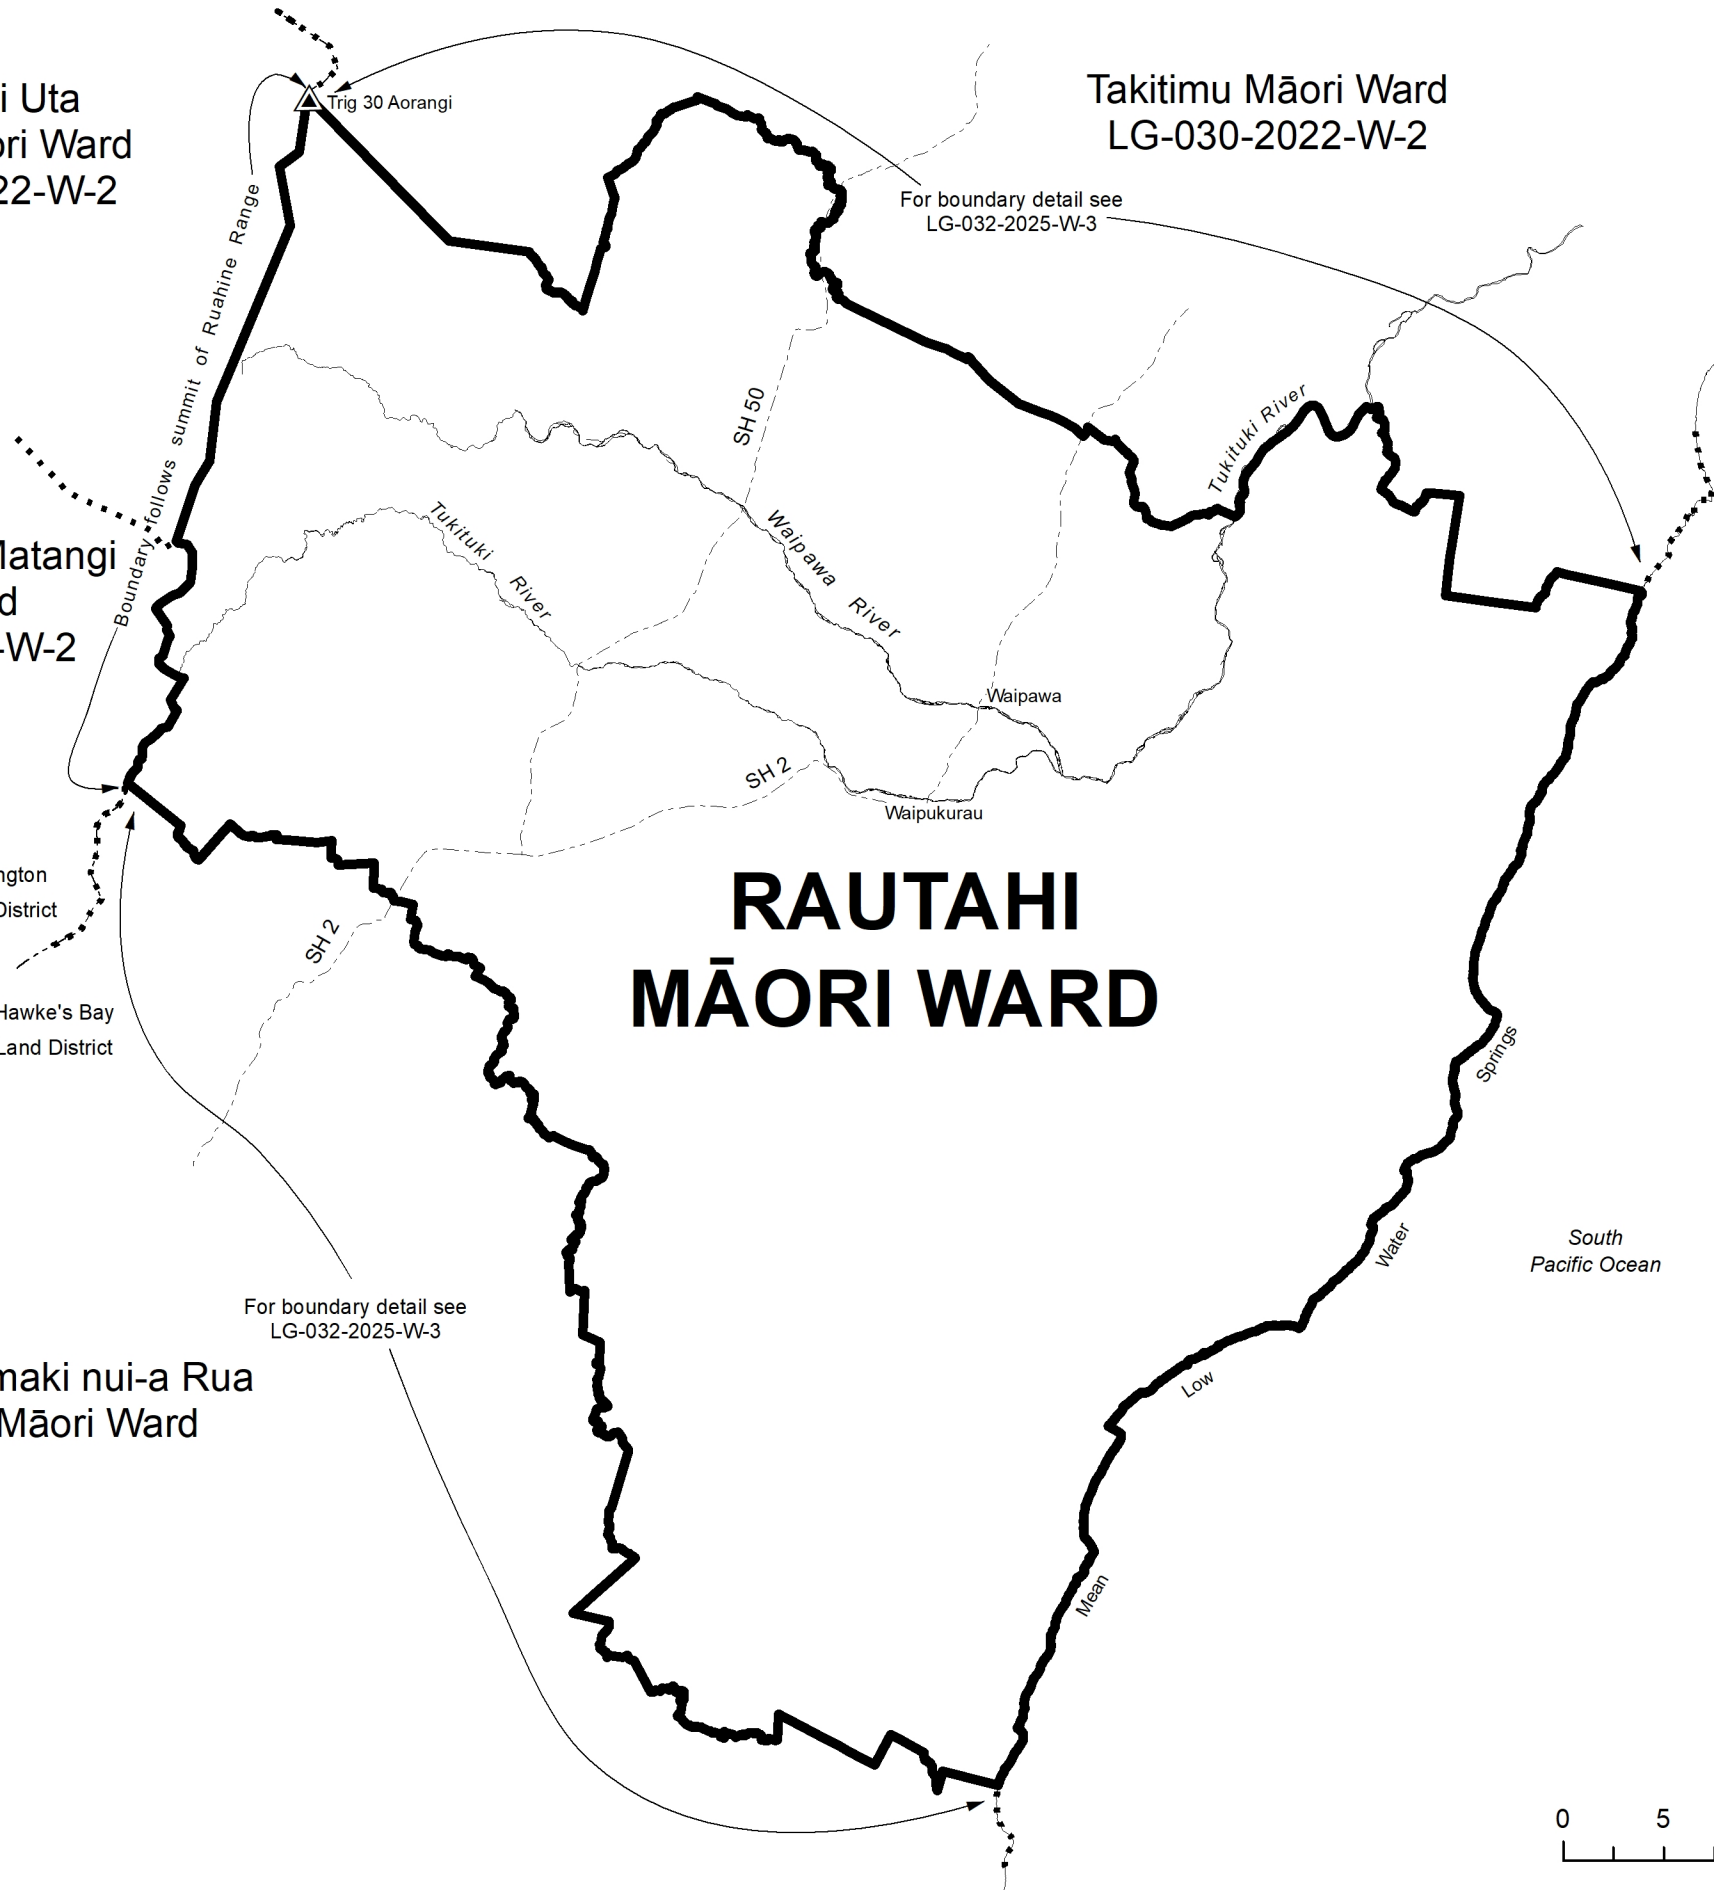

Tiikeitia ki Uta
(Inland) Māori Ward
LG-038-2022-W-2

Takitimu Māori Ward
LG-030-2022-W-2

Ngā Tapuae o Matangi
Māori Ward
LG-039-2022-W-2

Wellington
Land District

Hawke's Bay
Land District

Tāmaki nui-a Rua
Māori Ward

RAUTAHĪ MĀORI WARD

For boundary detail see
LG-032-2025-W-3

For boundary detail see
LG-032-2025-W-3

Notes:

1. Coordinates are in terms of New Zealand Transverse Mercator 2000 (NZTM).
2. Where a boundary is shown along a river or road it follows the middle line of the river or legal road unless otherwise shown.
3. All seaward boundaries follow Mean Low Water Springs but cross the mouths of all rivers, streams, inlets and estuaries except where shown otherwise.

Land District: Hawke's Bay

CENTRAL HAWKE'S BAY DISTRICT RAUTAHĪ MĀORI WARD

TERRITORIAL AUTHORITY: Central Hawke's Bay District
Compiled by Jacobs New Zealand Limited
Scale 1:375,000 at A3 Date: November 2024