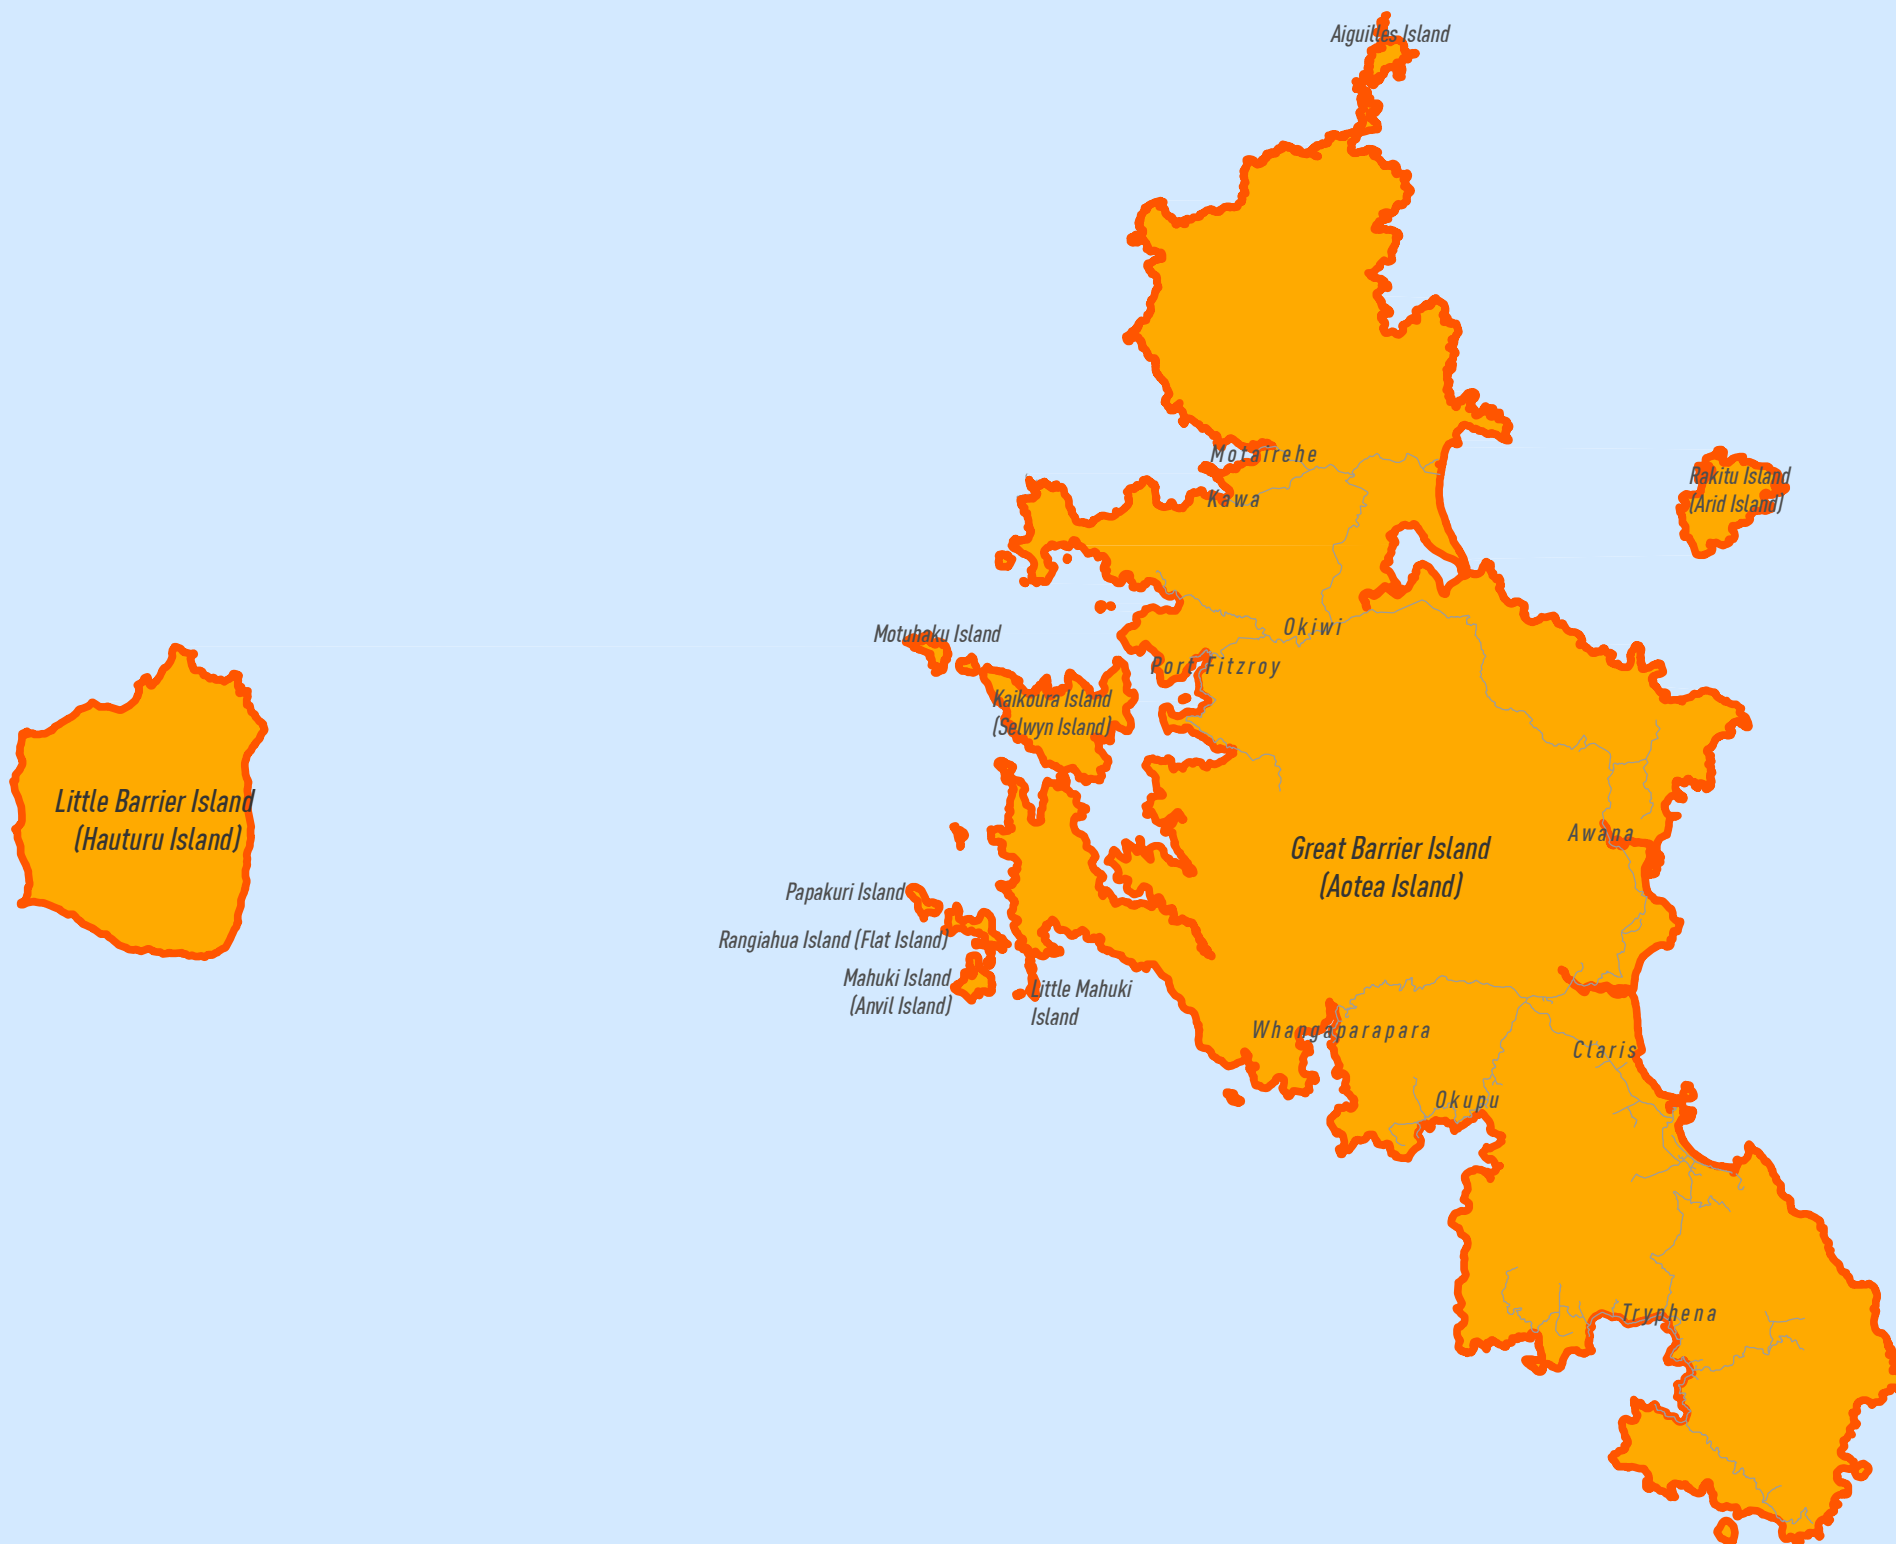

Mokohinau Islands

REGIONAL OVERVIEW

Legend

-  Motorway
-  Arterial
-  Major Road
-  Minor Road
-  Local Board Boundary
-  Great Barrier

Great Barrier Local Board